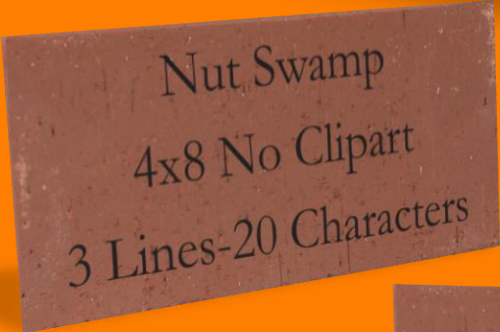

**DONATE TODAY!**

**NUT SWAMP**

**BUY A BRICK CAMPAIGN!**

**BRICK SALES OPEN FROM MARCH 1<sup>ST</sup> - MAY 31<sup>ST</sup>**

**CLIPART OPTIONS**

**4X8 BRICK PAVER - \$75.00 EACH DON'T MISS OUT!**