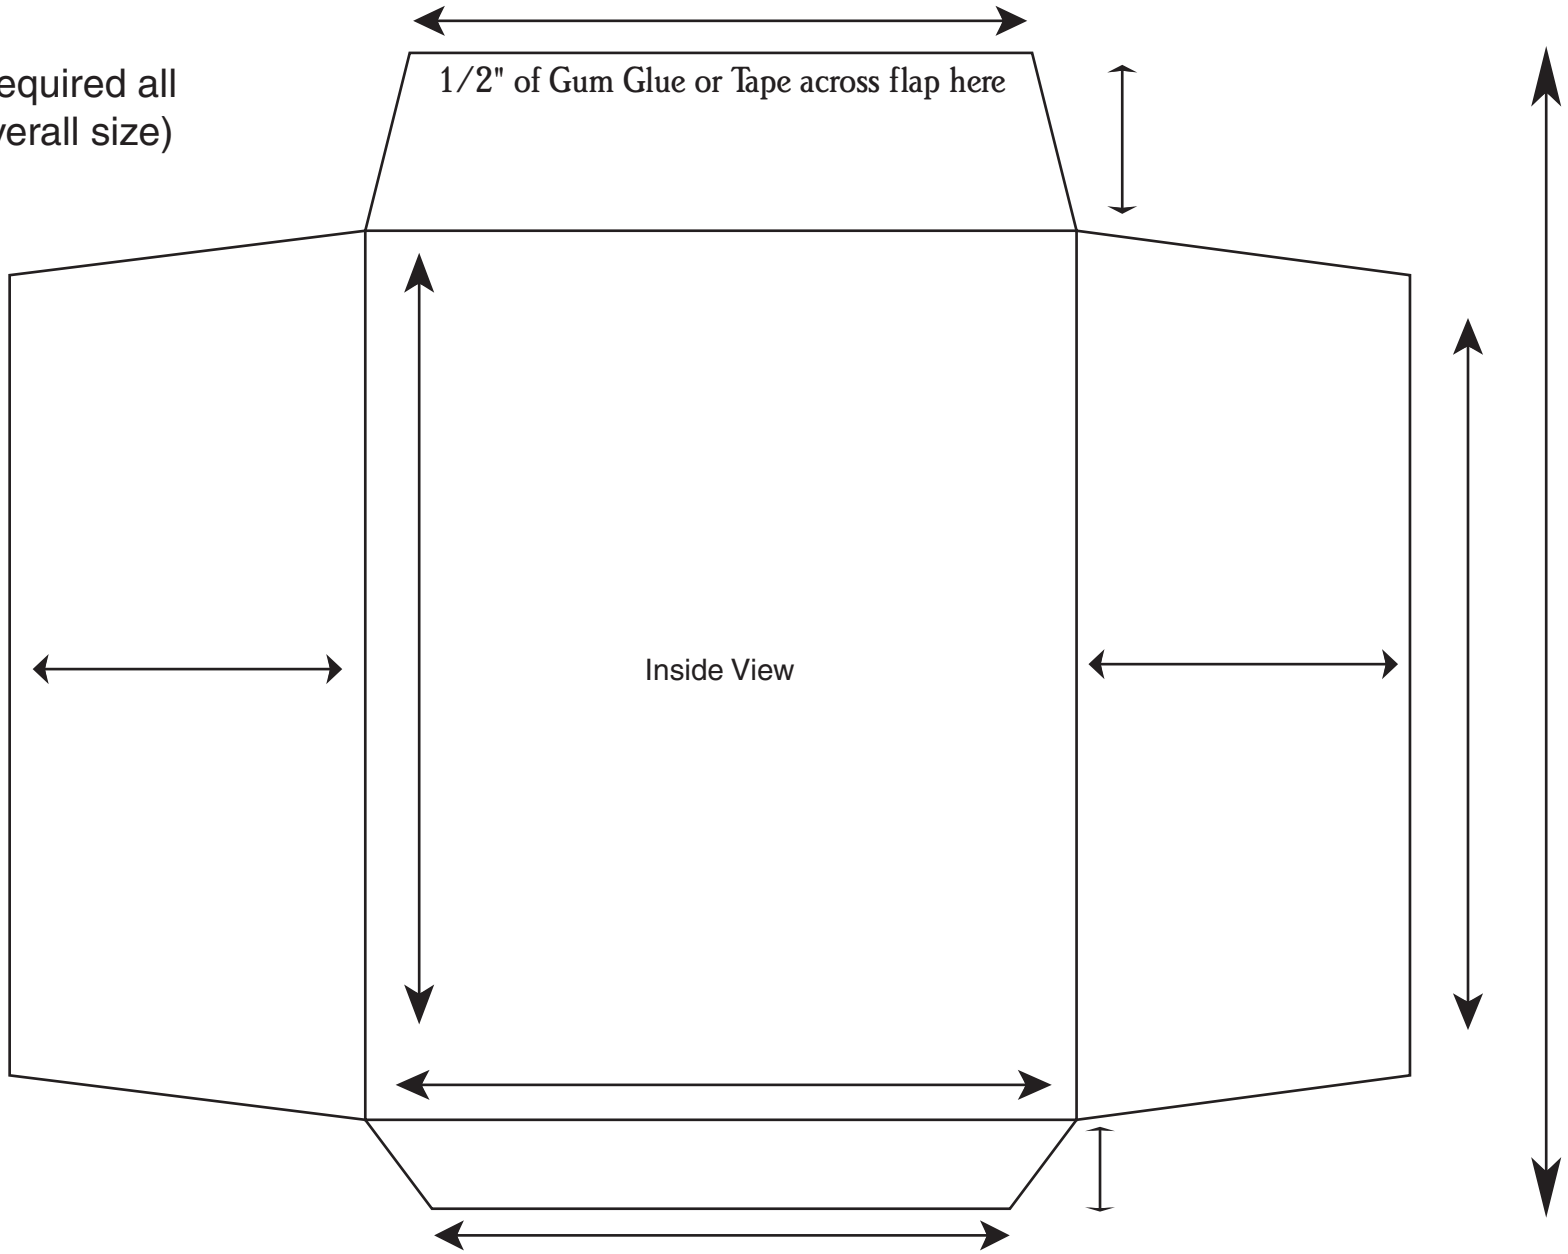

Catalogue / Open End Envelope Template

(1/2" gripper required all around the overall size)

Overall size of the Piece

Sterling Finishing, Inc.
466 Mill Road, Andalusia, PA 19020
(215) 639-9393, fax 639-9345