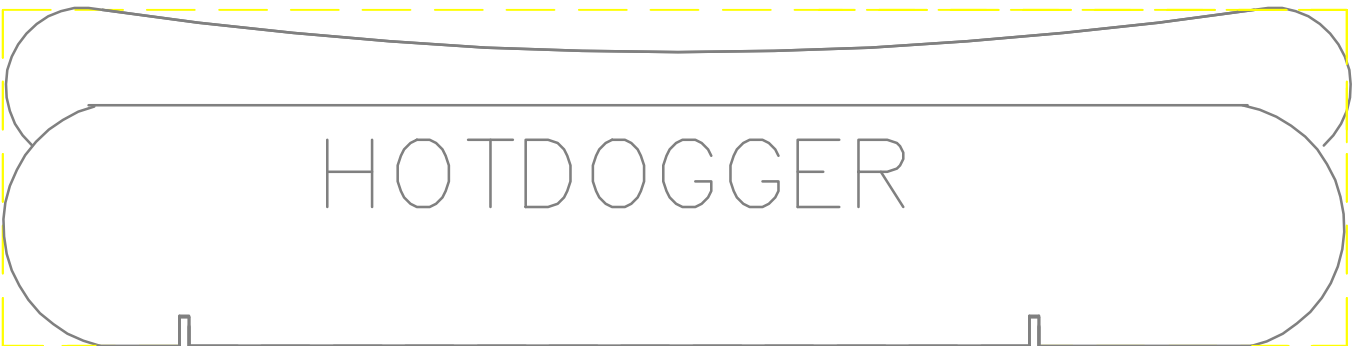

GLUE ON ROUNDED 1/2" DOWEL

HOTDOGGER TOP VIEW

GLUE ADDITIONAL WOOD FOR HEIGHT