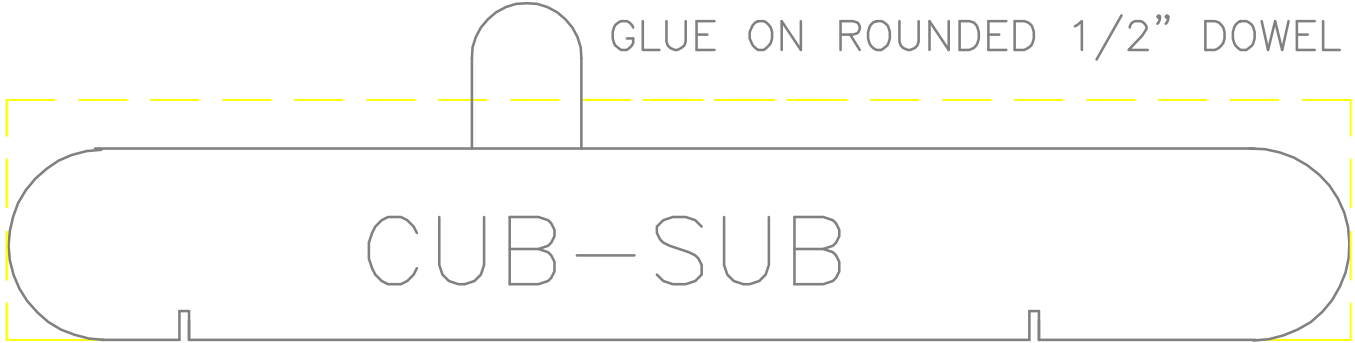

GLUE ON ROUNDED 1/2" DOWEL

HOTDOGGER TOP VIEW

GLUE ADDITIONAL WOOD FOR HEIGHT