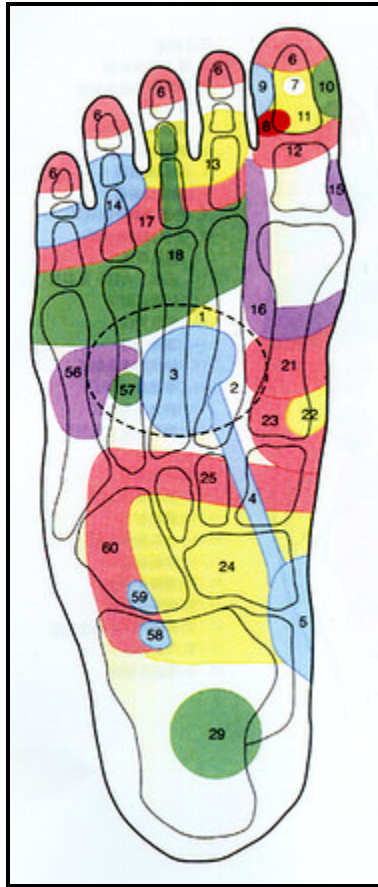

# 按摩 Reflexology Foot Chart

**Right Foot**

**Left Foot**

1. Adrenal Gland	13. Eyes	25. Transverse Colon
2. Solar Plexus	14. Ears	26. Descending Colon
3. Kidneys	15. Parathyroid Gland	27. Sigmoid Colon
4. Ureter	16. Thyroid Gland	28. Anus
5. Bladder	17. Trapezius Muscle	29. Reproductive Glands
6. Sinuses	18. Lungs & Trachea	56. Liver
7. Pituitary Gland	19. Heart	57. Gallbladder
8. Brain	20. Spleen	58. Appendix
9. Trigeminal Nerve	21. Stomach	59. Ileocecal Valve
10. Nose	22. Pancreas	60. Ascending Colon
11. Head	23. Duodenum	
12. Neck	24. Small Intestines	

This reflexology foot chart is not intended to replace professional medical care.  
 It cannot be altered in any way or sold without written permission from Matthew Scott.  
 Chinese-holistic-health-exercises.com © 2005 Matthew Scott