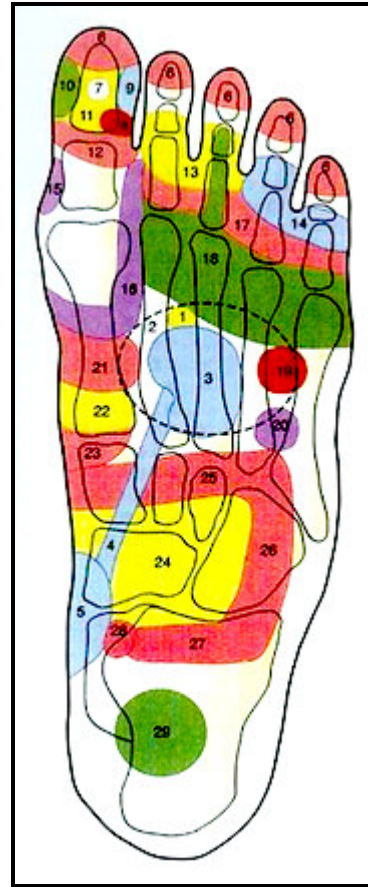

# 按摩 Reflexology Foot Chart

**Right Foot**

**Left Foot**

1. Adrenal Gland	13. Eyes	25. Transverse Colon
2. Solar Plexus	14. Ears	26. Descending Colon
3. Kidneys	15. Parathyroid Gland	27. Sigmoid Colon
4. Ureter	16. Thyroid Gland	28. Anus
5. Bladder	17. Trapezius Muscle	29. Reproductive Glands
6. Sinuses	18. Lungs & Trachea	56. Liver
7. Pituitary Gland	19. Heart	57. Gallbladder
8. Brain	20. Spleen	58. Appendix
9. Trigeminal Nerve	21. Stomach	59. Ileocecal Valve
10. Nose	22. Pancreas	60. Ascending Colon
11. Head	23. Duodenum	
12. Neck	24. Small Intestines	

This reflexology foot chart is not intended to replace professional medical care.  
 It cannot be altered in any way or sold without written permission from Matthew Scott.  
 Chinese-holistic-health-exercises.com © 2005 Matthew Scott